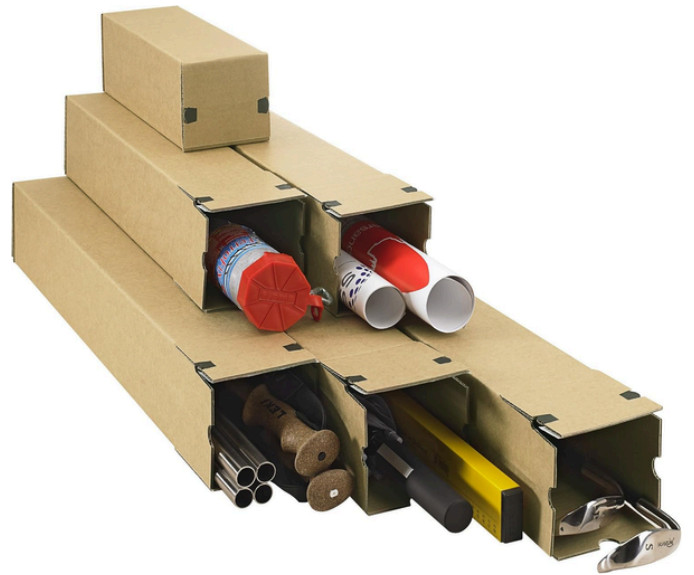

Folding box

Overview

Designed for efficiency

Designed for efficiency, these boxes come with pre-applied adhesive, eliminating the need for extra tape or glue. Built-in tear threads provide added security.

The resealable boxes (see quality in catalog) make both the initial dispatch and potential returns easy, secure, and more sustainable.

Folding boxes

Options & measurements

Product nr.	Measurement (LxWxH) cm	Quality	QTY pallet	Pallet size mm	Price per pallet
PB K10.04-2	31x23x21	Folding, adhesive closure, tear thread	760	1200x1600x2200	€1230,79
PB K10.05.-2	39x29x25	Folding, adhesive closure, tear thread	680	1200x1600x2200	€2051,61
PB K20.07-3	46x31x30	Folding, adhesive closure, tear thread	230	1292x1600x1800	€3.435,69
PB KSF 2.46.31.30	46x31x30	Folding, double wall, resealable	210	1292x1600x1800	€3643,404
PB KSF 2.47.37.33	48x38x34	Folding, double wall, resealable	210	1292x1600x1800	€4393,87
PB KSF 2.57.37.43	57x38x43	Folding, double wall, resealable	230	1292x1600x1800	€5.288,46

Square tube box

Overview

Designed for bulk

Shipping multiple orders consisting of the same item? Because of its efficient design, the tube box is perfectly suited to handle large orders.

Pre-applied adhesive

Just like our folding boxes, these shipping tubes come with pre-applied adhesive and tear strips, streamlining the packing process and saving time—no extra tape or glue needed.

Fragile items?

No problem. Use our protective wrapping paper to protect your products during transport. Especially efficient when using one of our large tube-box models.