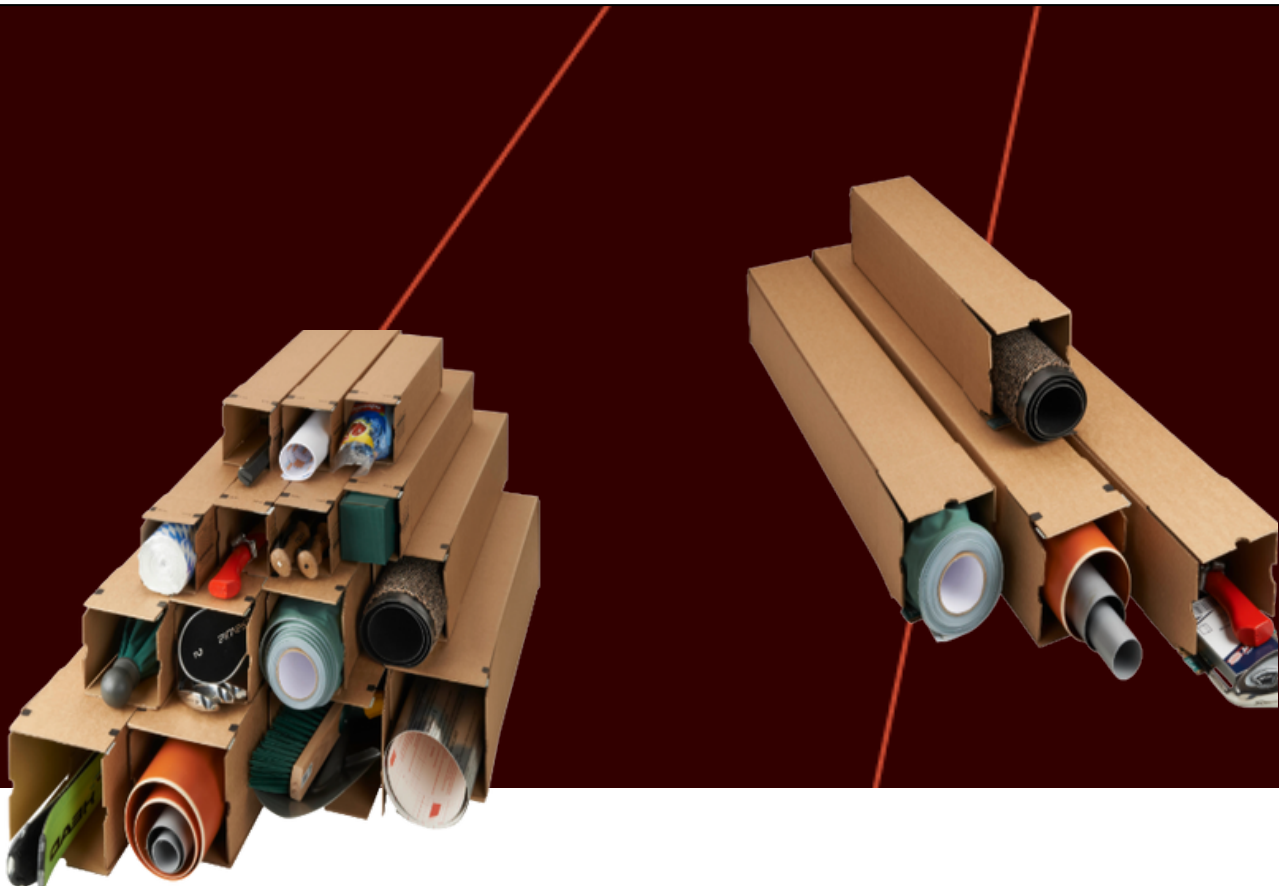

Square tube boxes

Options & measurements

Product nr.	Measurement (LxWxH) cm	Quality	QTY pallet	Pallet size mm	Price per pallet
PB LB10.01	32x10.5x10.5	Folding, adhesive closure	1540	2414x1452x1800	€987,06
PB LB10.02	43.5x10.5x10.5	Folding, adhesive closure	1100	2414x1452x1800	€1107,636
PB LB19.04	61x19x19	Folding, adhesive closure	460	1200x800x1990	€2499,54
PB LB14.04	61x14x14	Folding, adhesive closure	460	1200x500x1990	€2.103,28